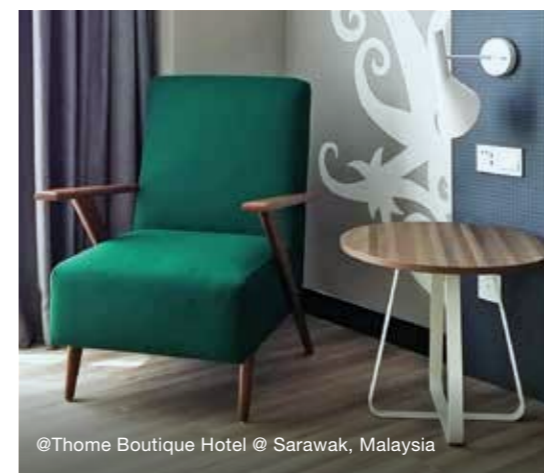

以下是我们为主要客户完成的项目。
我们能为他们提供的服务, 同样的能为您们服务。

Hotel Sorrento @ Victoria, Australia

Hotel Sorrento @ Victoria, Australia

R Club Lounge, Renaissance Hotel @ Kuala Lumpur, Malaysia

The Oak Room @ Kuala Lumpur, Malaysia

Nexus Regency Suites & Hotel @ Kuala Lumpur, Malaysia

Pelham Street Student Accommodation @ Victoria, Australia

@Thome Boutique Hotel @ Sarawak, Malaysia

Pullman Hotel New Delhi Aerocity @ New Delhi, India

Breeze, Studio M Hotel @ Singapore

Aspect Niseko Apartment & Building @ Hokkaido, Japan

Heritance Aarah @ Raa Atoll, Maldives

Holiday Inn Express Hotel @ Kuala Lumpur, Malaysia

Daydream Island Resort @ Queensland, Australia